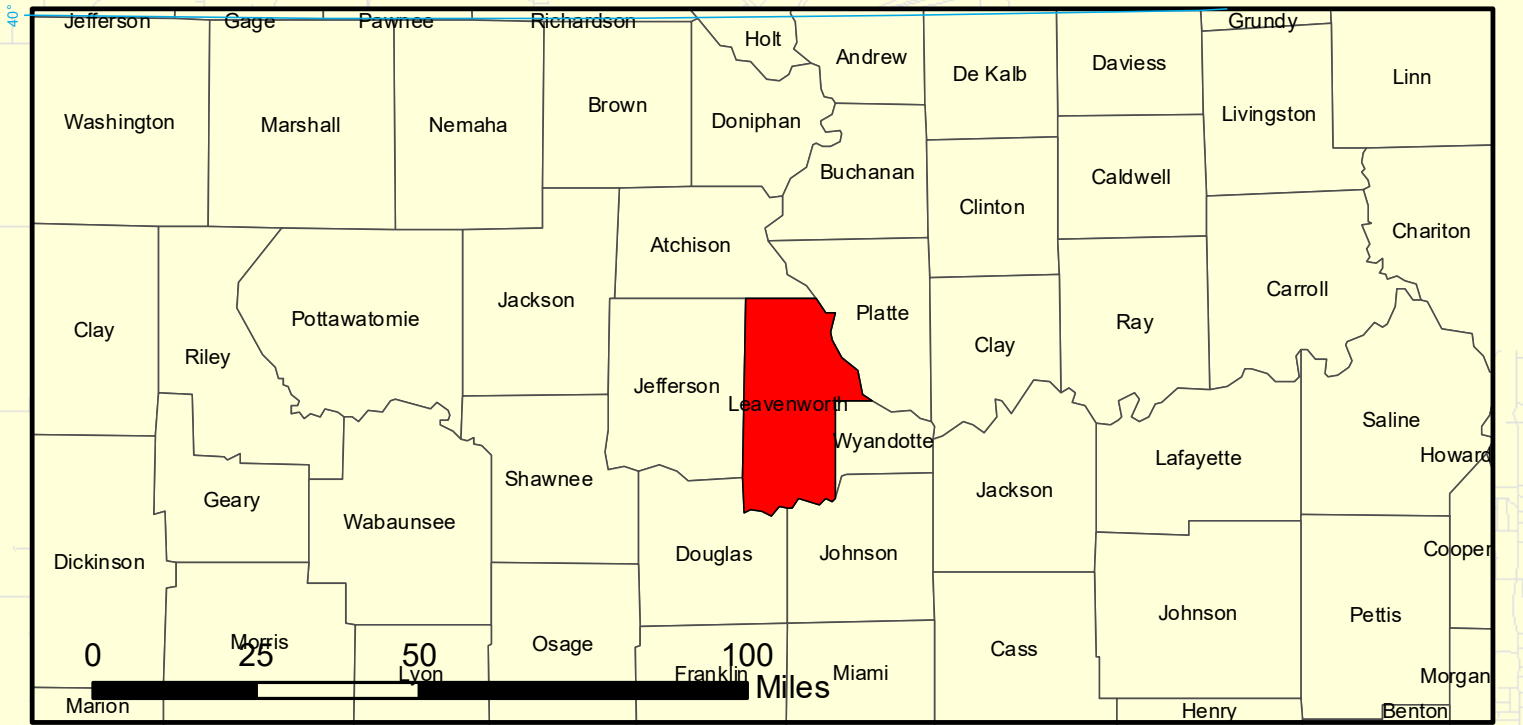

LEAVENWORTH COUNTY KANSAS 2025

State Board of Education Members and Districts in Leavenworth County

Legend

- 1 & 4
- 2 & 5
- 3 & 6
- District 1
- District 4

- ### Legend
- GRAVEL
 - HARD SURFACE
 - MINIMUM
 - PRIVATE
 - State Maintained
 - City Centerlines
 - City Limits
 - County Boundary
 - Sections

Projection: NAD 1983 State Plane Kansas 1501 (US Feet)
 Disclaimer: Map is projected in real-world coordinates.
 However, it is not intended for legal purposes.
 Measurement accuracy is not guaranteed.